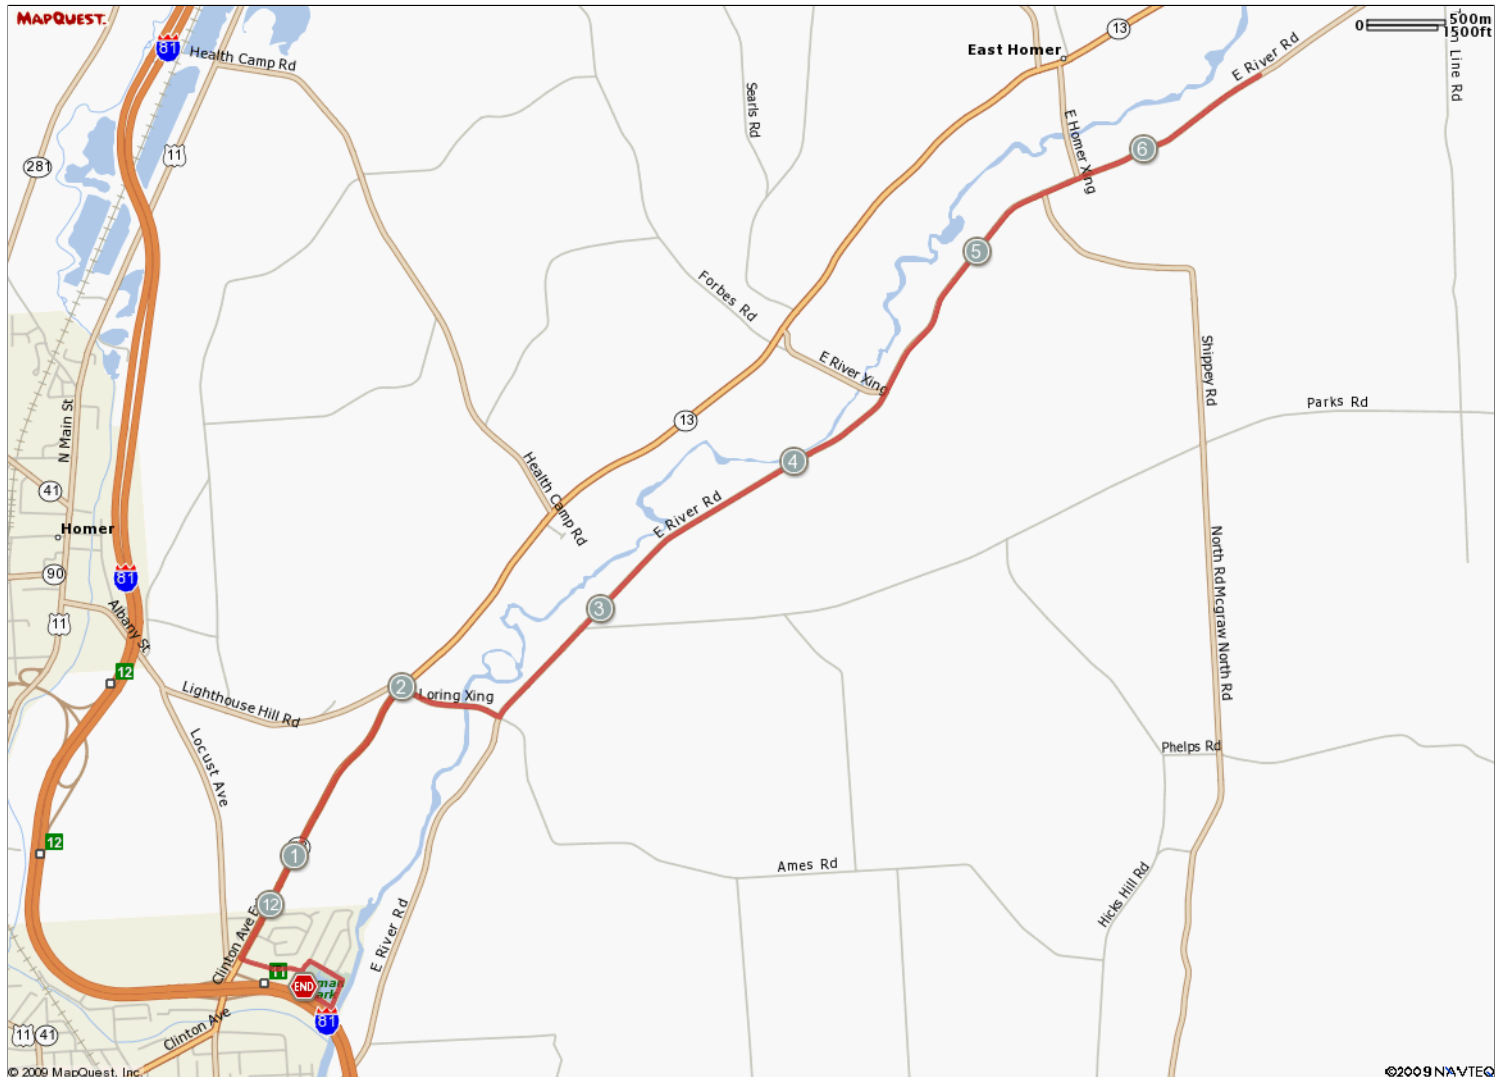

ROUTE DESCRIPTION:
No Description Provided

ROUTE DESCRIPTION:
No Description Provided

Notes		
AT	FOR	NOTES
0.41 mi.	336ft	Turn left to stay on Hickory Park Rd
0.47 mi.	1265ft	Hickory Park Rd turns right and becomes Kennedy Pkwy
0.71 mi.	1mi 1677ft	Turn right at Clinton Ave/ NY-13 Continue to follow NY-13
2.03 mi.	2165ft	Turn right at Lorings Crossing Rd
2.44 mi.	-	Turn left at E River Rd