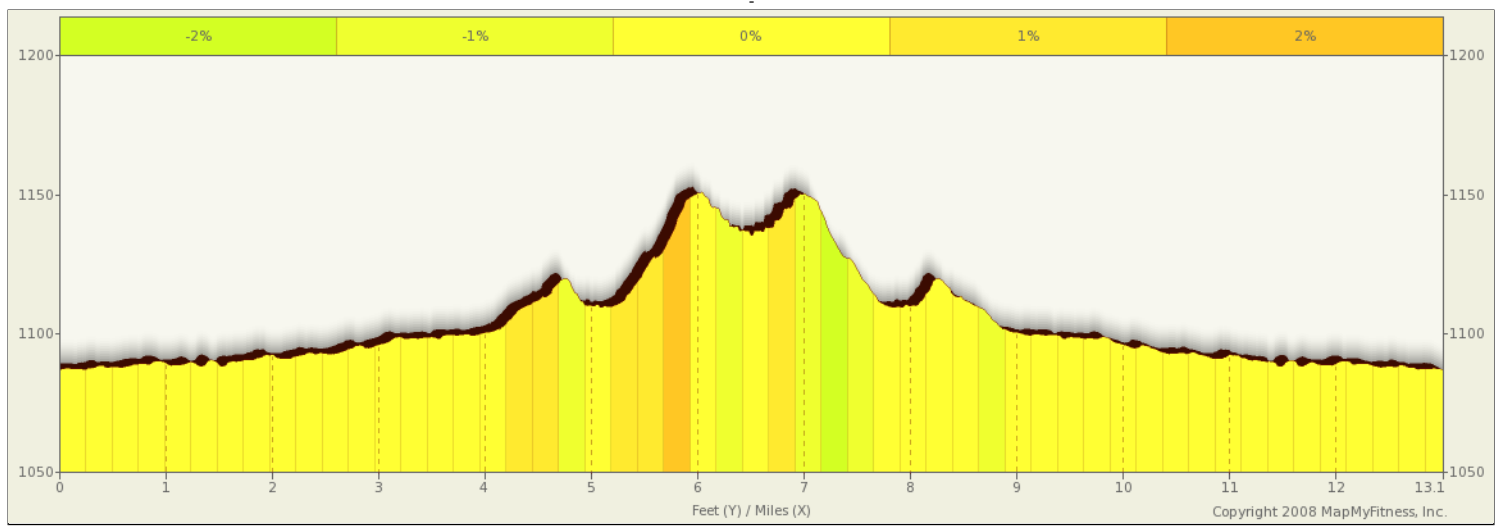

ROUTE DESCRIPTION:
No Description Provided

ROUTE DESCRIPTION:
No Description Provided

Notes		
AT	FOR	NOTES
0.41 mi.	336ft	Turn left to stay on Hickory Park Rd
0.47 mi.	1265ft	Hickory Park Rd turns right and becomes Kennedy Pkwy
0.71 mi.	1mi 1677ft	Turn right at Clinton Ave/ NY-13 Continue to follow NY-13
2.03 mi.	2165ft	Turn right at Lorings Crossing Rd
2.44 mi.	-	Turn left at E River Rd